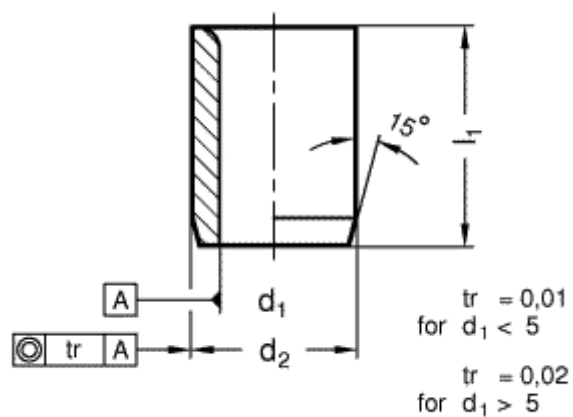

Article number: 201135072

Description: E+G Guide bush DIN 179-B13-28-A
without collar

Measures

$d_1 = 13$ for M14

$d_2 = 22$

$l_1 = 28$